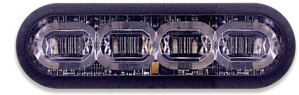

mpower[®] Fascia 3" Light

Small in size, big in performance...

Quick Mount

Screw Mount

Stud Mount

FEATURES

- One-piece, optic-grade silicone lens provides maximum candela output
- Great resistance to gravel pitting, scratching or cracking
- Compact design allows for placement nearly anywhere on a vehicle

SPECIFICATIONS

Current Draw	<1.25 Amps @ 12.8 Vdc, <0.63 Amps @ 25.6 Vdc
Wattage	<16 Watts
LED Options & Count	Single - 8 LEDs total
Mount Types	Stud, quick or screw mount

PART NUMBERS

Stud Mount

8 LED, Single Color - EMPS1SLE3(x)

Quick Mount

8 LED, Single Color - EMPS1QME3(x)

Screw Mount

8 LED, Single Color - EMPS1SME3(x)

Replace (x) in the part number for standard color selection

Single colors (x) A = B = R = G = W =