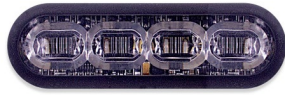

mpower[®] Fascia 3" Light

Small in size, big in performance...

Quick Mount

Screw Mount

Stud Mount

FEATURES

- One-piece, optic-grade silicone lens provides maximum candela output
- Great resistance to gravel pitting, scratching or cracking
- Compact design allows for placement nearly anywhere on a vehicle

SPECIFICATIONS

Current Draw	<1.25 Amps @ 12.8 Vdc, <0.63 Amps @ 25.6 Vdc
Wattage	<16 Watts
LED Options & Count	Single - 8 LEDs total
Mount Types	Stud, quick or screw mount

PART NUMBERS

Stud Mount

8 LED, Single Color - EMPS1SLE3(x)

Quick Mount

8 LED, Single Color - EMPS1QME3(x)

Screw Mount

8 LED, Single Color - EMPS1SME3(x)

Replace (x) in the part number for standard color selection

Single colors (x) A = B = R = G = W =