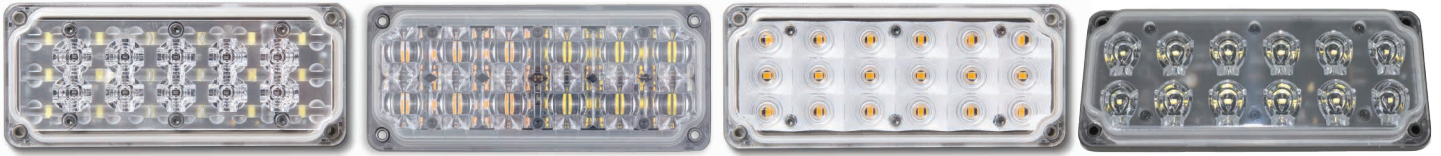

# nFUSE® 7x3 P Light

Extremely functional and customizable to get the job done

Backup With Warning

Warning

Stop/Tail/Turn and Turn

Scene

## LENS COLOR OPTIONS

Multiple heavy-duty metal bezels available  
**NOW AVAILABLE IN SCENE FUNCTION!**

## FEATURES

- Powerful lighting output perfect for fire and EMS apparatuses
- Available for use as backup, backup with warning, scene, stop/tail/turn, turn and warning
- Lens available in clear, red, blue, green and amber
- Traditional polycarbonate lens
- Rugged, weather-resistant IP67 enclosure
- Industry standard bolt pattern location
- LED available in single, dual or split colors

## SPECIFICATIONS

<b>Input Voltage Range</b>	9-32 Vdc
<b>Amperage Draw</b>	Red - 1.55 amps (peak), 0.78 amps (average) Amber, blue, green or white - 1.9 amps (peak), 0.95 amps (average)
<b>Wattage</b>	19.8 to 24.3 Watts
<b>Operating Temperature</b>	-40°C to +85°C
<b>LED Color Capabilities</b>	All standard single, dual or split color warning, red stop/tail, amber turn, white scene, white backup or white backup with amber, blue, green, red or white warning
<b>LED Color Options</b>	● ● ● ● ○
<b>Flash Patterns</b>	15
<b>Dimensions</b>	7.25" L x 3.1" H x 1.0" D (18.41cm L x 7.87cm H x 2.54cm D)
<b>Mount Types</b>	Stud or screw mount
<b>Certifications</b>	SAE J595, CA Title 13, NFPA 1901, KKK-1822-F, FMVSS-108 <i>* See installation sheet for complete list of certifications per light, colors and flash patterns</i>